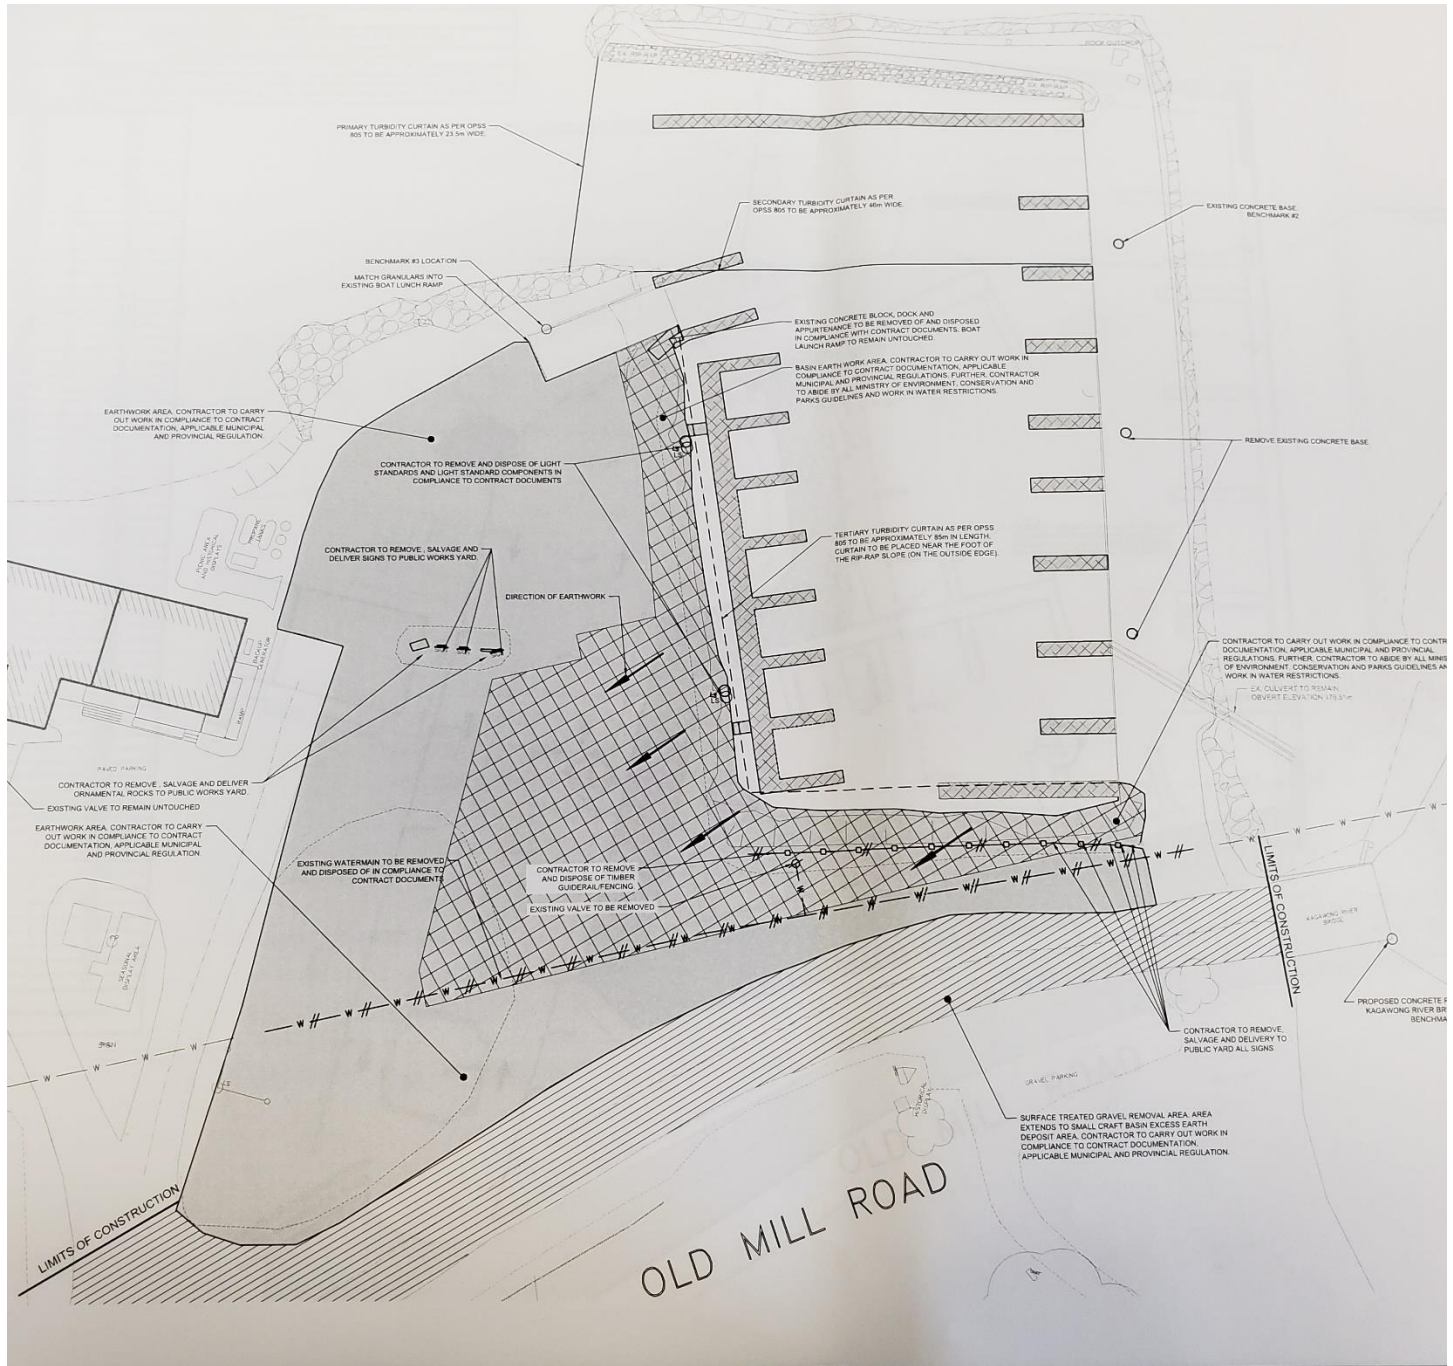

Kagawong Waterfront Small Craft Basin, "Before and After" July 23, 2020

Small Craft Basin: Current Configuration

IONS S STRUCTION	REV	CAUTION -ALL UTILITIES ARE NOT NECESSARILY SHOWN ON THIS DRAWING.		DATE: 02-07-2020	
	REV 1			DRAWN: SK & JDP DESIGNED: JDP & ML	

Small Craft Basin: Project Completion